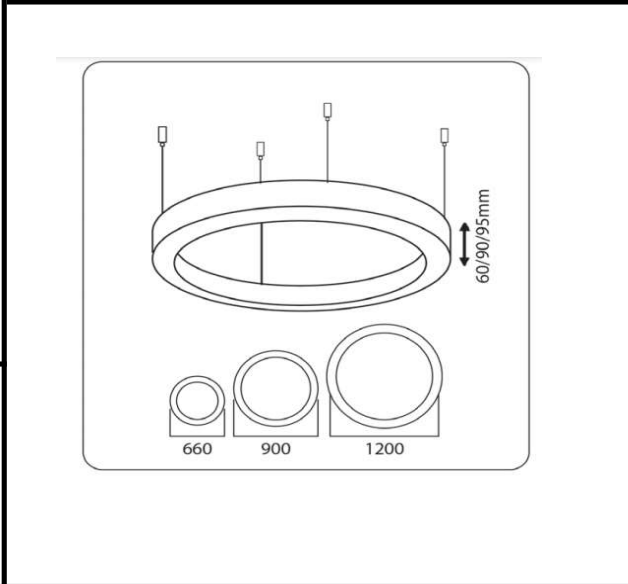

Remarks:-

Dimension diagram